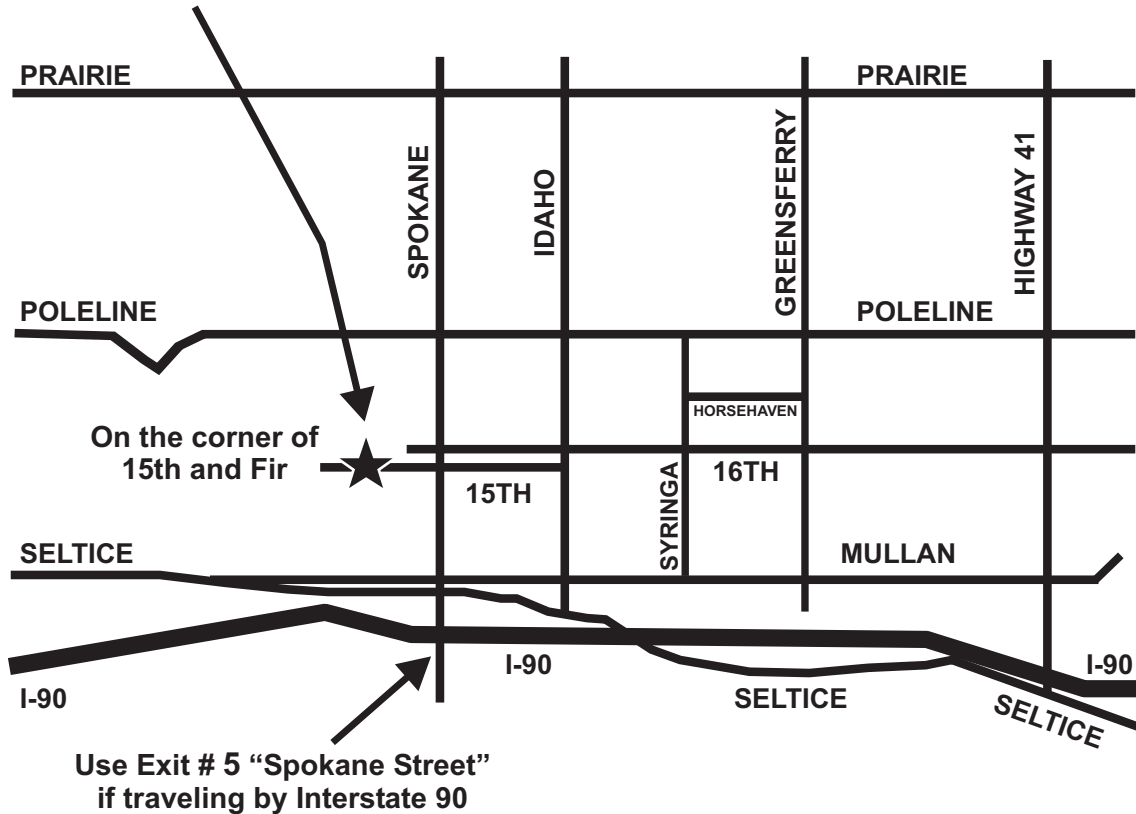

501 West 15th Avenue, Post Falls, Idaho, 208-773-0541
www.LifewayChapel.com info@lifewaychapel.com

Weekly Services

- Sunday**
- 8:30 amPre-Service Prayer service)
 - 9:15 amAdult Sunday School
 - 10:30 amMorning Worship
 - Nursery available
 - Children's Church (ages 4-10)
 - 6:00 pmSunday Evening Service
- Wednesday**
- 7:00 pmAdult Bible Study
 - 7:00 pmNursery available
 - 7:00 pmRainbows & Daisies (ages 3-5)
 - 7:00 pmMissionettes (ages 5-12)
 - 7:00 pmRoyal Rangers (ages 5-12)
 - 7:00 pmYouth Group (grades 7-12)